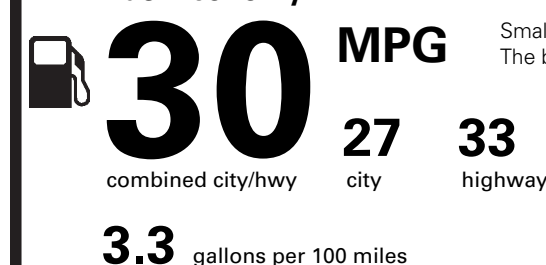

PRICE INFORMATION

BASE PRICE	\$24,885.00
TOTAL OPTIONS/OTHER	
TOTAL VEHICLE & OPTIONS/OTHER	24,885.00
DESTINATION & DELIVERY	1,245.00

EPA DOT Fuel Economy and Environment

Gasoline Vehicle

Fuel Economy

Small SUVs range from 16 to 120 MPG. The best vehicle rates 136 MPGe.