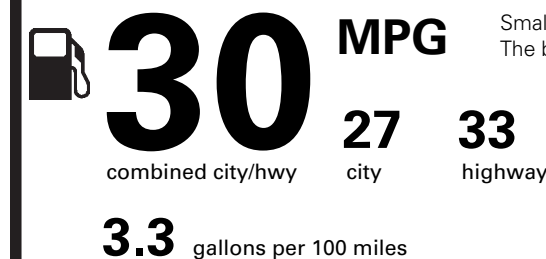

PRICE INFORMATION

BASE PRICE	\$27,105.00
TOTAL OPTIONS/OTHER	
TOTAL VEHICLE & OPTIONS/OTHER	27,105.00
DESTINATION & DELIVERY	1,245.00

EPA DOT Fuel Economy and Environment

Gasoline Vehicle

Fuel Economy

Small SUVs range from 16 to 120 MPG. The best vehicle rates 136 MPGe.