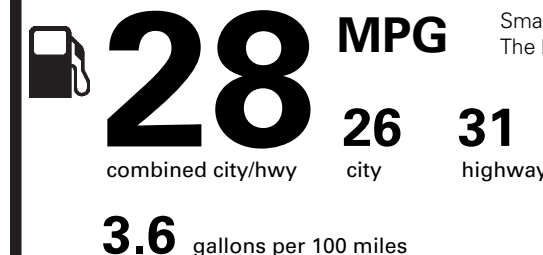

PRICE INFORMATION

BASE PRICE	\$30,765.00
TOTAL OPTIONS/OTHER	2,585.00
TOTAL VEHICLE & OPTIONS/OTHER	33,350.00
DESTINATION & DELIVERY	1,245.00

EPA DOT

Fuel Economy and Environment

Gasoline Vehicle

Fuel Economy

Small SUVs range from 16 to 120 MPG. The best vehicle rates 136 MPGe.

You save
\$250

in fuel costs over 5 years compared to the average new vehicle.

Annual fuel cost

\$1,450

Fuel Economy & Greenhouse Gas Rating (tailpipe only)