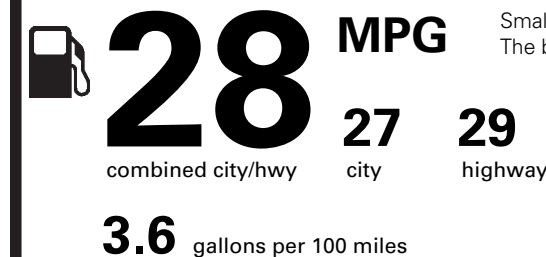

NO CHARGE

PRICE INFORMATION

BASE PRICE	\$23,560.00
TOTAL OPTIONS/OTHER	
TOTAL VEHICLE & OPTIONS/OTHER	23,560.00
DESTINATION & DELIVERY	1,245.00

EPA DOT Fuel Economy and Environment

Gasoline Vehicle

Fuel Economy

Small SUVs range from 16 to 120 MPG. The best vehicle rates 141 MPGe.

You save
\$250

in fuel costs over 5 years compared to the average new vehicle.

Annual fuel cost
\$1,450

Fuel Economy & Greenhouse Gas Rating (tailpipe only) Smog Rating (tailpipe only)